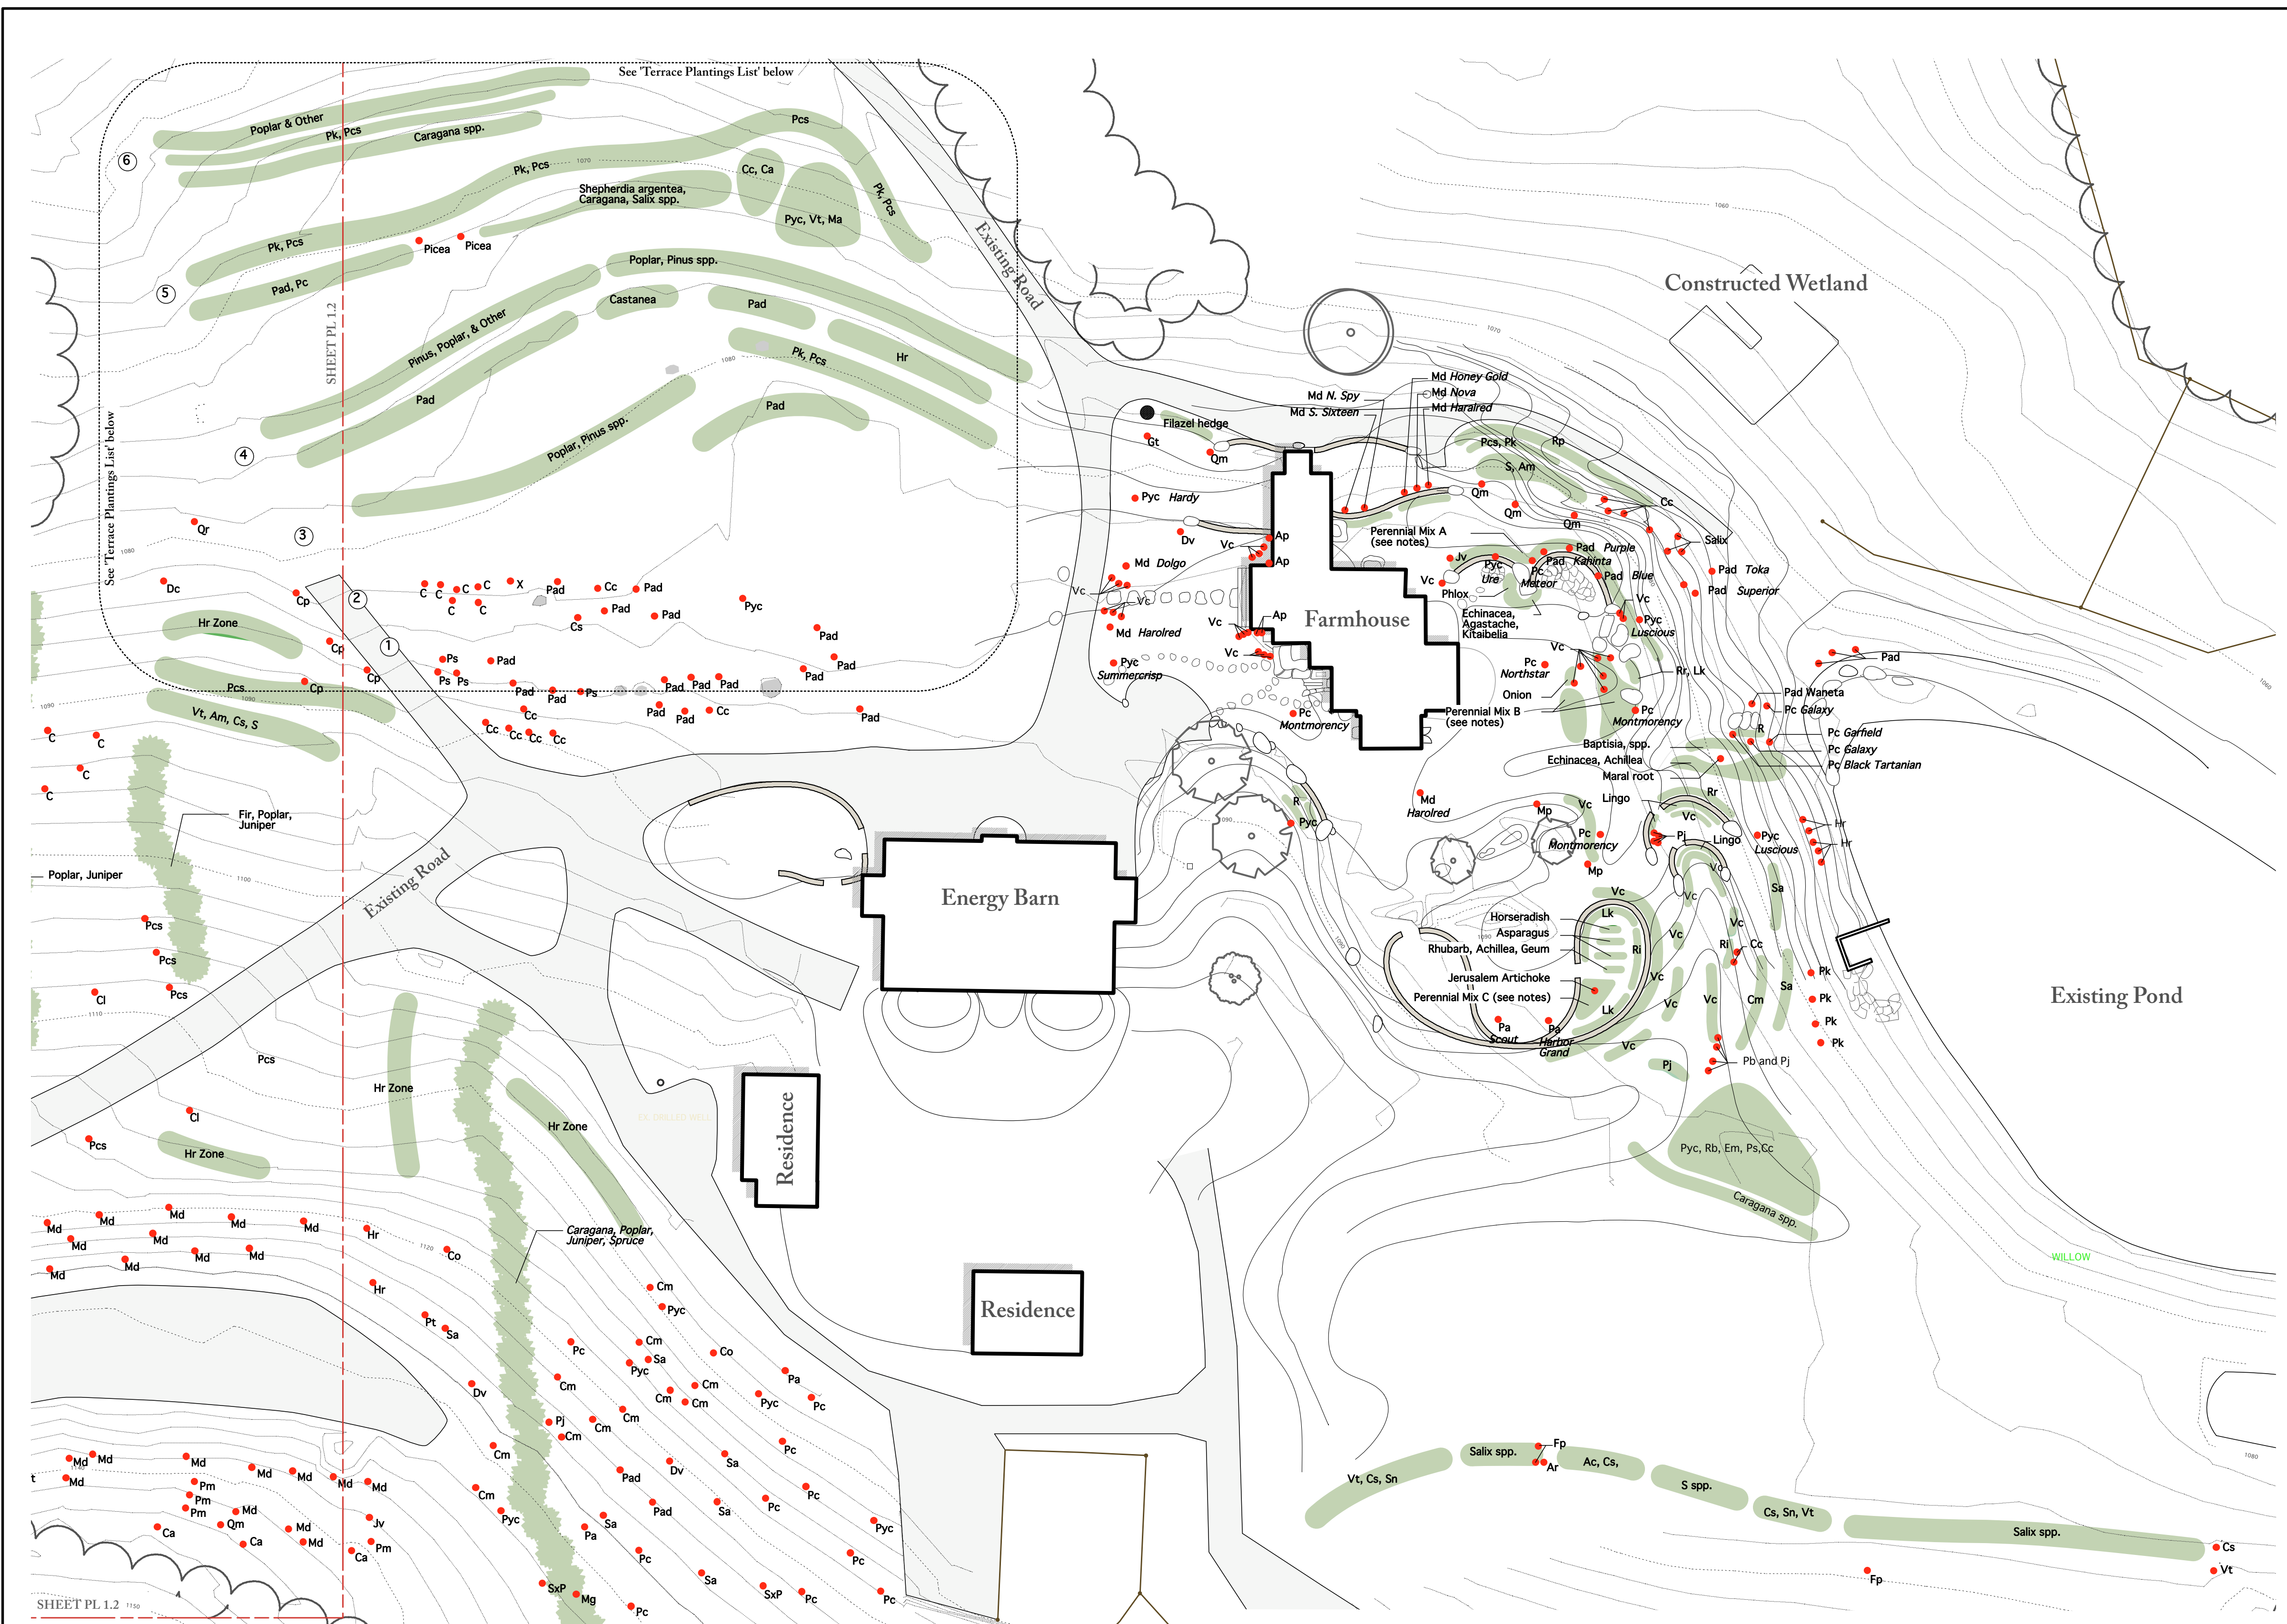

Perennial Mixes

1. **Mix A**
   Verbena hastata, Oenothera fruticosa, Scutellaria incana, Polemonium reptans 'Stairway to Heaven', Geum 'Flames of Passion', Monarda - mixed varieties, Rudbeckia triloba, Echinacea tennessensis 'Rocky Top', Echinacea purpurea 'Magnus', Echinacea 'White swan', Echinacea purpureum, Agastache foeniculum, Kitaibelia vitifolia, Phlox 'Gypsy love'
2. **Mix B**
   Inula helenium 'Ellacampane', Echinacea tennessensis 'Rocky Top', Achillea spp., Phlox 'Gypsy cove', Baptisia spp., Monarda spp., Polemonium reptans 'Stairway to Heaven', Allium cernuum, Lysimachia 'Firecracker'
3. **Mix C**
   Polemonium reptans 'Stairway to Heaven', Achillea spp., Geum 'Flames of Passion', Monarda spp., Rudbeckia Tennesseeensis, Echinacea spp.

Terrace Plantings

- ① Plums
  Filbert nuts at end away from house
  Siberian peashrub interspersed throughout
  Buffaloberries
  Castanea at end (pumila and crenata)
  Prinsepia cherries (P. sinensis) at end
- ② C. seguim x mallicima and C. pumila (4-5)
  Plums
  currants and gooseberries
  Siberian peashrub interspersed
  Prunus tomentosa cherries
  Highbush blueberries
  Cornus mas
  Xanthoceras
  Filberts (3)
  Buffaloberry interspersed
- ③ Plums
  P. sinensis (3)
  P. koraiensis (3)
  Dwarf mugo pines
- ④ Oak at end away from house
  P. cembra
  Plums (10)
  Chokeberry, serviceberry
  Red spruce, mugo pine
  Castanea pumila (6)
  Viburnum opulum
  Siberian peashrub
- ⑤ Maackia (4)
  Pear (4)
  Viburnum trilobum (4)
  Filbert (3)
  Dwarf mugo
  P. cembra
  Cherry (1)
  Plum (4)
- ⑥ Poplar windbreak
  Alternating P. cembra and P. koraiensis
  Siberian peashrubs

Not a survey. Survey of land form by Grover Engineering (as of 01/29/08). Locations indicate general placements and do not denote every plant.

Date: 07/22/2008
Drawn by: BKF, CRM
SHEET PL 1.1
NORTH ↑
Teal Farm
Plant Locations Map
66 Dean's Mountain, Moretown, VT 05660
802.496.3128
design@wholesystemsdesign.com
www.wholesystemsdesign.com
WHOLE SYSTEMS DESIGN, LLC
Whole Human Habitats